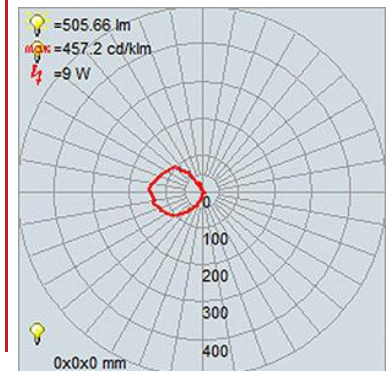

FIXTURE	BACKPLATE / CANOPY
Length:	Length
Width:	Width:
Diameter 7.5"	Diameter: 4.5"
Height: 9.5"	Height: 1"
Extension:	
Overall Height: 14-120"	

TECHNICAL SPECIFICATIONS

SPECIFICATIONS

Frame Material: Steel
Diffuser Material: Glass
Lamping Type: SSL (Dedicated LED) Jbox: Standard
Lamping Base: SSL Lamp Wattage: 9 W
Lamp Quantity: 1 Total Wattage: 9 W
Voltage: 120v Lamps Included: Yes

QUALIFICATIONS

Location Rating Damp
Certification: ETL (US/Canada) Listed
ADA Compliant: No Energy Star: No
JA8 Compliant: Yes Emergency Lighting: No
Marine Grade: No Warranty: 5 Year

PHOTOMETRICS

Dimmable: Yes Nominal Lumens 600 Lm
CRI: 90 Delivered Lumens: 506 Lm
CCT: 3000K
Recommended Dimmers:
(ELV)LUTRON Caseta PD - 6WCL; (TRIAC)LEVITON Decora Sureslide 6674; (TRIAC)LUTRON Diva DVCL-153P;
(ELV)LUTRON Maestro CL (Package) MACL-153M-RHW;
(ELV)LUTRON Skylark Contour CTCL-153P; (TRIAC)LUTRON Ariadni/Toggler TGCL-153P; (ELV)LUTRON Maestro CL MACL-1

Notes: _____

LINE DRAWING

IES FILE

In addition to Access Lighting's purchase and warranty terms and conditions, by signing below or placing an order, you agree that you are authorized to bind the entity placing any order and acknowledge the following: All of sizes and measurements are approximate and all images are for illustrative purposes only. In the event of an inconsistency, the "Product Measurements" section controls. There also may be slight differences in the colors and designs compared to the displayed and printed images.